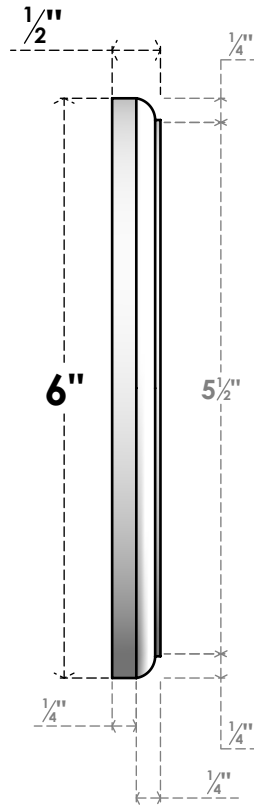

ROSP060X060X050GRY14

6"W X 6"H X 1/2"P STANDARD GRAYSON SPIRAL ROSETTE WITH ROUNDED EDGE, ARCHITECTURAL GRADE PVC

FRONT

SIDE

EKENA MILLWORK
2300 WEST MAIN ST.
CLARKSVILLE, TX 75426
TOLL FREE: 866-607-0453
WWW.EKENAMILLWORK.COM

NOTES

1. INSTALLATION TO BE COMPLETED IN ACCORDANCE WITH MANUFACTURER'S SPECIFICATIONS.
2. DRAWING MAY NOT BE TO SCALE
3. THIS DRAWING IS INTENDED FOR DESIGN AND PLANNING PURPOSES ONLY.
4. ALL INFORMATION CONTAINED HEREIN WAS CURRENT AT THE TIME OF DEVELOPMENT BUT MUST BE REVIEWED AND APPROVED BY THE PRODUCT MANUFACTURER TO BE CONSIDERED ACCURATE.
5. ARCHITECTURAL GRADE PVC PRODUCTS ARE MADE FROM EXPANDED CELLULAR PVC AND COME NATURALLY WHITE BUT MAY BE PAINTED