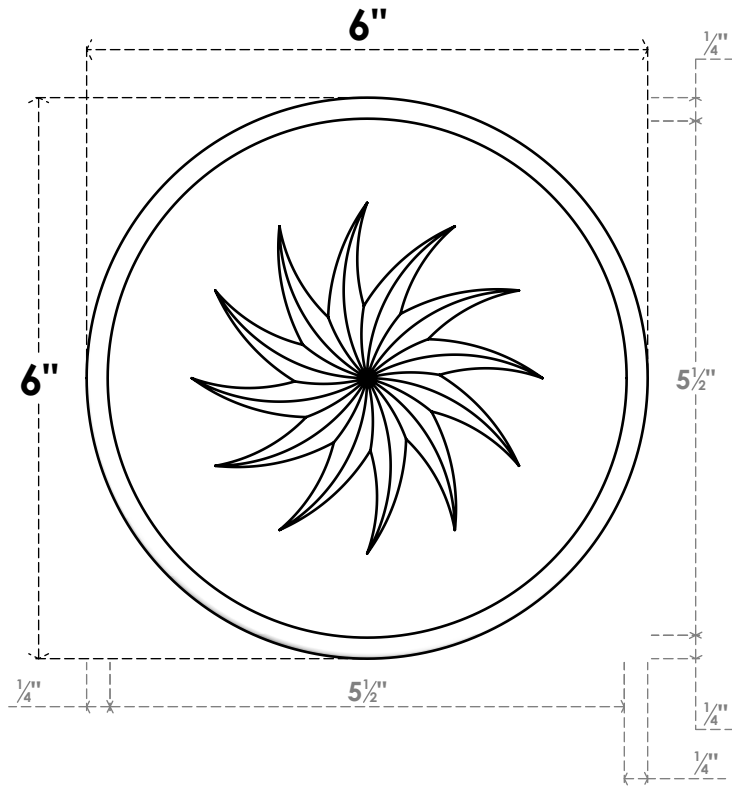

ROSP060X060X050GRY14

6"W X 6"H X 1/2"P STANDARD GRAYSON SPIRAL ROSETTE WITH ROUNDED EDGE, ARCHITECTURAL GRADE PVC

FRONT

SIDE

EKENA MILLWORK
2300 WEST MAIN ST.
CLARKSVILLE, TX 75426
TOLL FREE: 866-607-0453
WWW.EKENAMILLWORK.COM